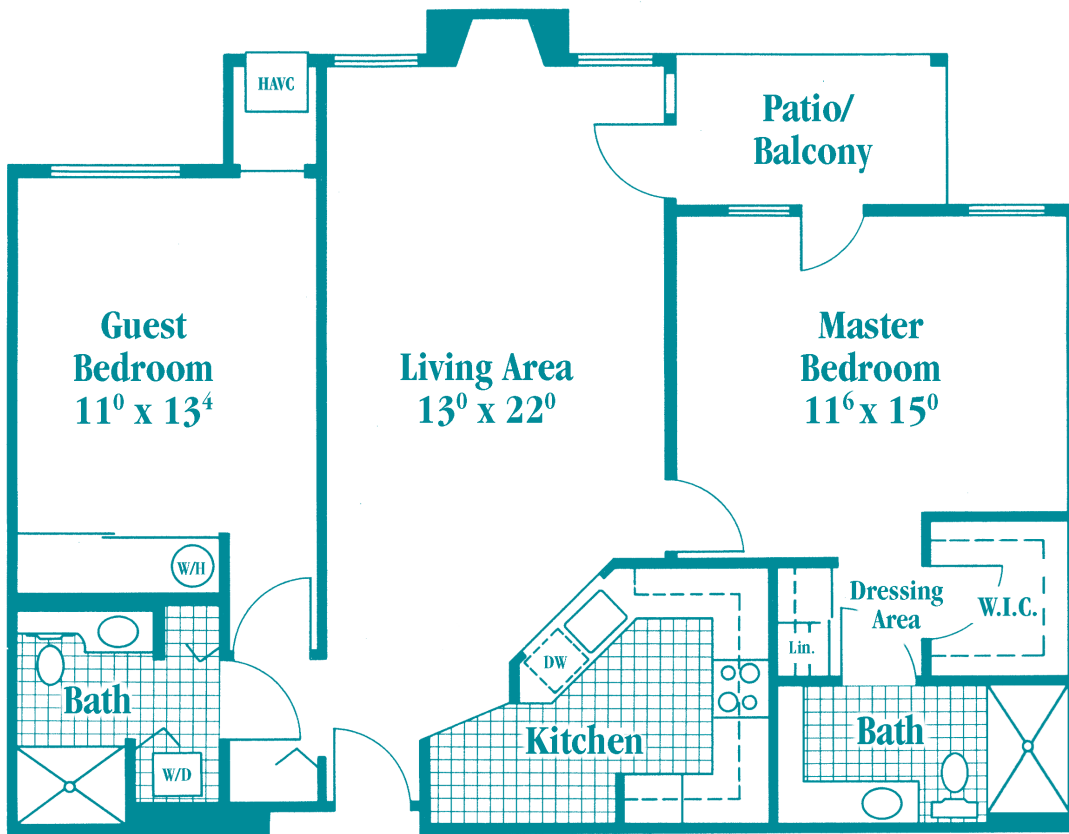

*Classic Springhill apartment homes offer beautiful cabinetry and flooring, appliances, full-size washer and dryer, and a comfortable patio or balcony.*

*Room sizes and details subject to some variation. Approximate square footage: 1,019*